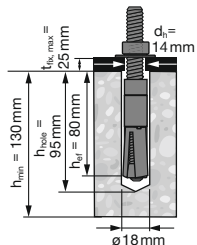

HSL4-I M12 65

pre-setting

final setting

HSL4-I M12 80

pre-setting

final setting