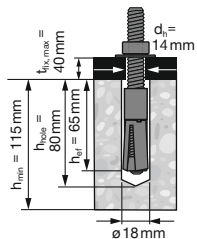

HSL4-I M12 65

pre-setting

final setting

HSL4-I M12 80

pre-setting

final setting