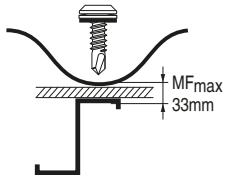

S-MD 33PS 5.5x50

202430

Rostfrei / Inox / Stainless

2068787