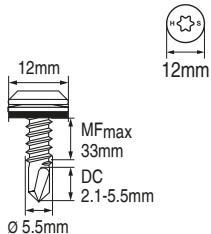

S-MD 33PS 5.5x50

202430

Rostfrei / Inox / Stainless

2068787