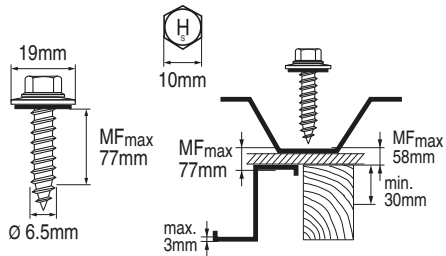

S-MP 63S 6.5x88

#285224

Rostfrei / Inox / Stainless

2081931-07.2023