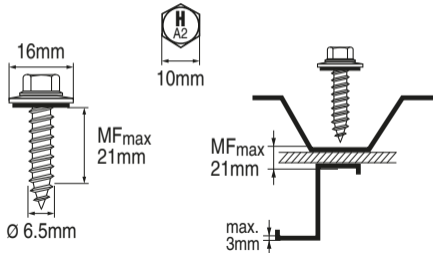

S-MP 53S 6.5x32

80450

Rostfrei / Inox / Stainless A2

2081903