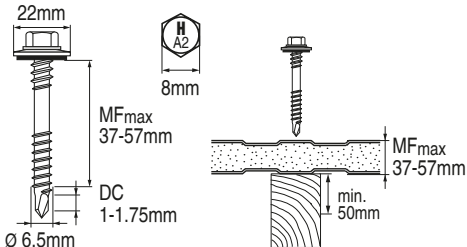

# S-CDW 71S 6.5x110

# 285659

Rostfrei / Inox / Stainless A2

2081634