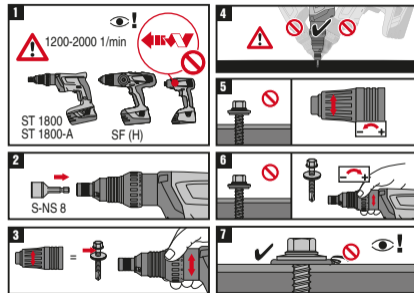

Rostfrei / Inox / Stainless