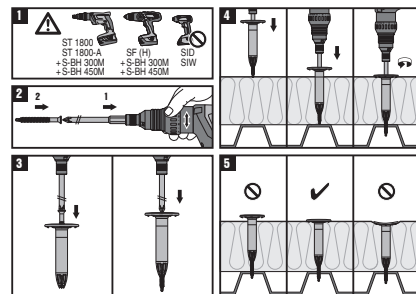

Rostfrei/Inox/Stainless